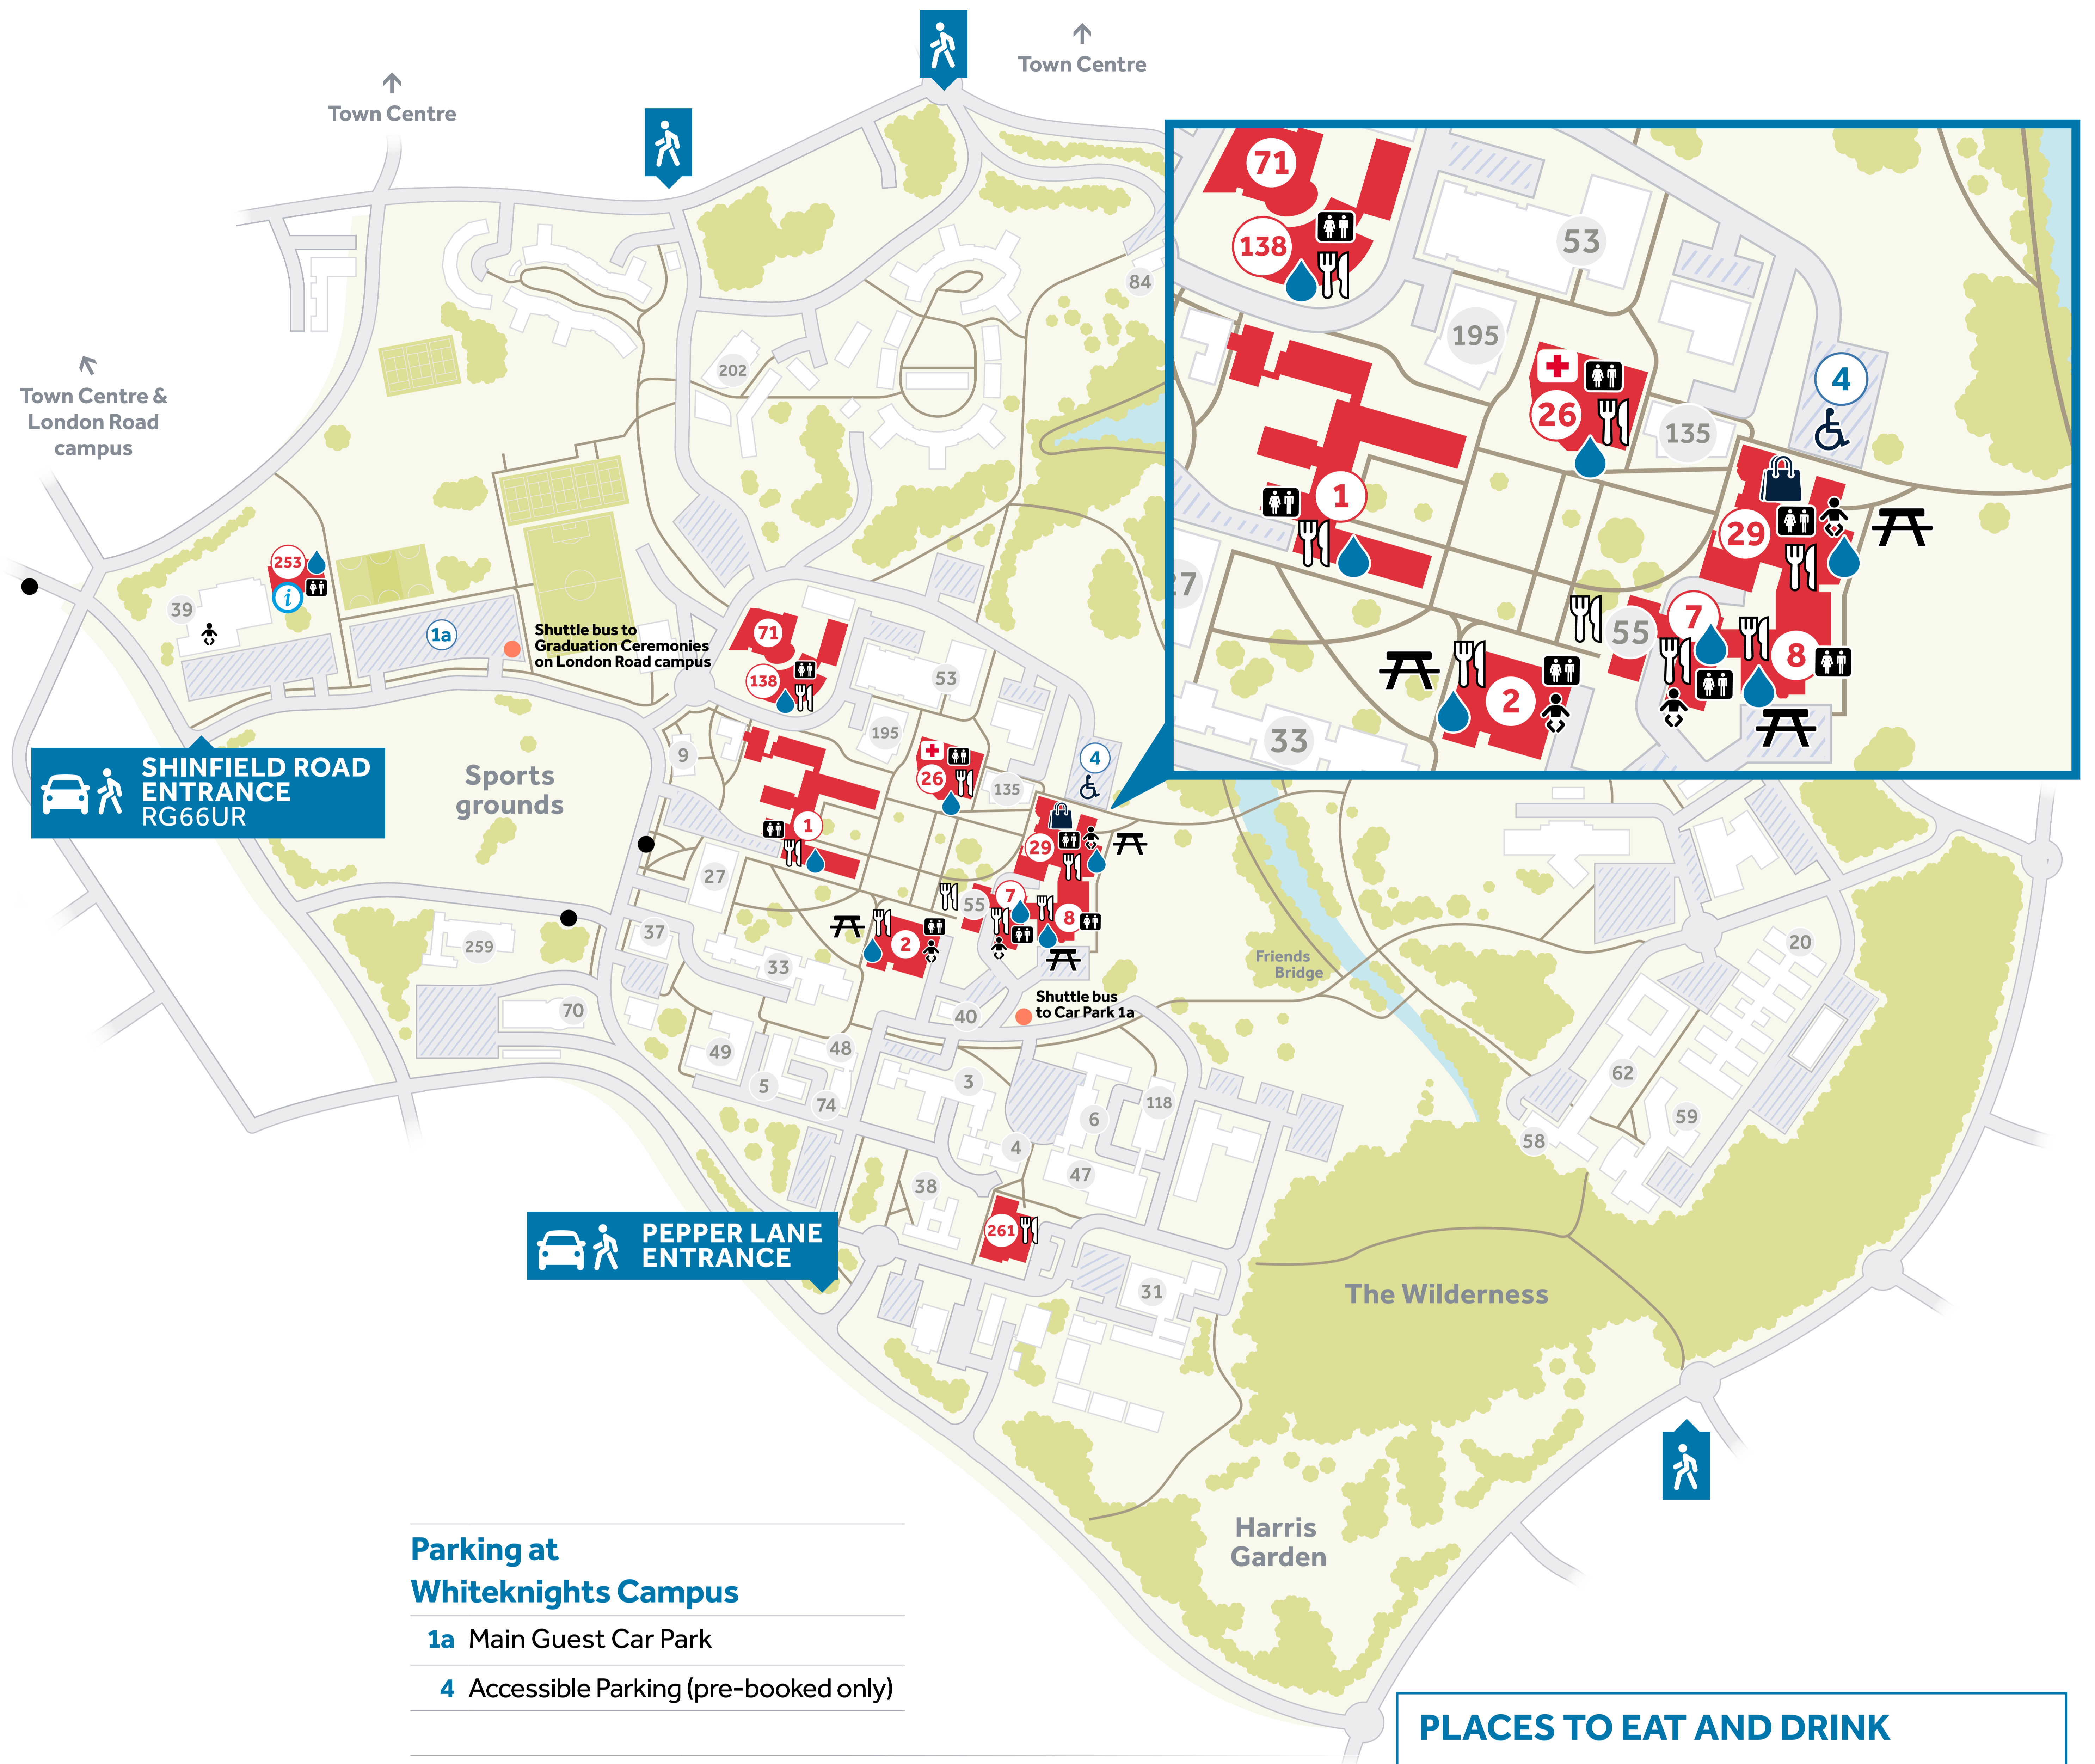

WHITEKNIGHTS CAMPUS

UNIVERSITY OF READING | WINTER GRADUATION

Parking at Whiteknights Campus

- 1a Main Guest Car Park
- 4 Accessible Parking (pre-booked only)

Buildings

2	Library	Foyer	UoR Merchandise
		G25	Nursing Room
7	Eat at the Square	Eatery and Indoor Seating	
8	Park House	Bar and Eatery	
		Meadow Suite	Ede & Ravenscroft Studio Photography
		Foyer	Robe Drop-Off
26	Palmer	G06	First Aid
29	Reading	UP! Coffee Shop, RUBagelMan, Pearls Bubble Tea, Students' Union	
		3sixty	School Receptions
		Flex	School Receptions
		Glitch	Ede & Ravenscroft Award Photography Collection, Alumni & Careers, Postgraduate Study, Merchandise, Florist and Free Photo Opportunity
		Mojos	Bar and Eatery
		Main Corridor	Robe Drop-Off
			Photobooth (costs apply)
71	ICMA	Foyer	
138	Henley Business School	G03	Quiet Room
		G04	Prayer Room
		G15	Graduation Ceremony Livestream
253	Sports Pavillion	Wristband Collection and Information	

ICONS

- Marquees
- Buildings open today
- Other buildings
- Toilet facilities
- Baby changing facilities
- Refreshments*
- Merchandise
- First Aid
- Water point
- Pedestrian entrance
- Accessible parking
- Campus shuttle bus
- Public bus stops
- Bike racks
- Outdoor tables and seating

* Please note that our eateries on both campuses have a cashless system in place.

PLACES TO EAT AND DRINK

Whiteknights campus:

Venue	Building	Opening times
The Breakfast Box	1	08:00–15:30
Café Trilobite	261	08:30–15:30
Dol.che Vita Café	26	08:30–18:00
Eat at The Square	7	11:00–20:00
Henley Business School Café	138	08:00–15:30
Library Café	2	08:30–21:00
Mojos Bar and Kitchen	29	11:00–22:00 Weds 11 Dec 11:00–01:00 12–13 Dec
Park House Bar	8	12:00–23:00
UP! Coffee Shop	29	08:00–17:00

London Road campus:

Venue	Building	Opening times
Pop-Up Coffee Shop	(C)	08:00–16:00
The Dairy	14	08:00–23:00