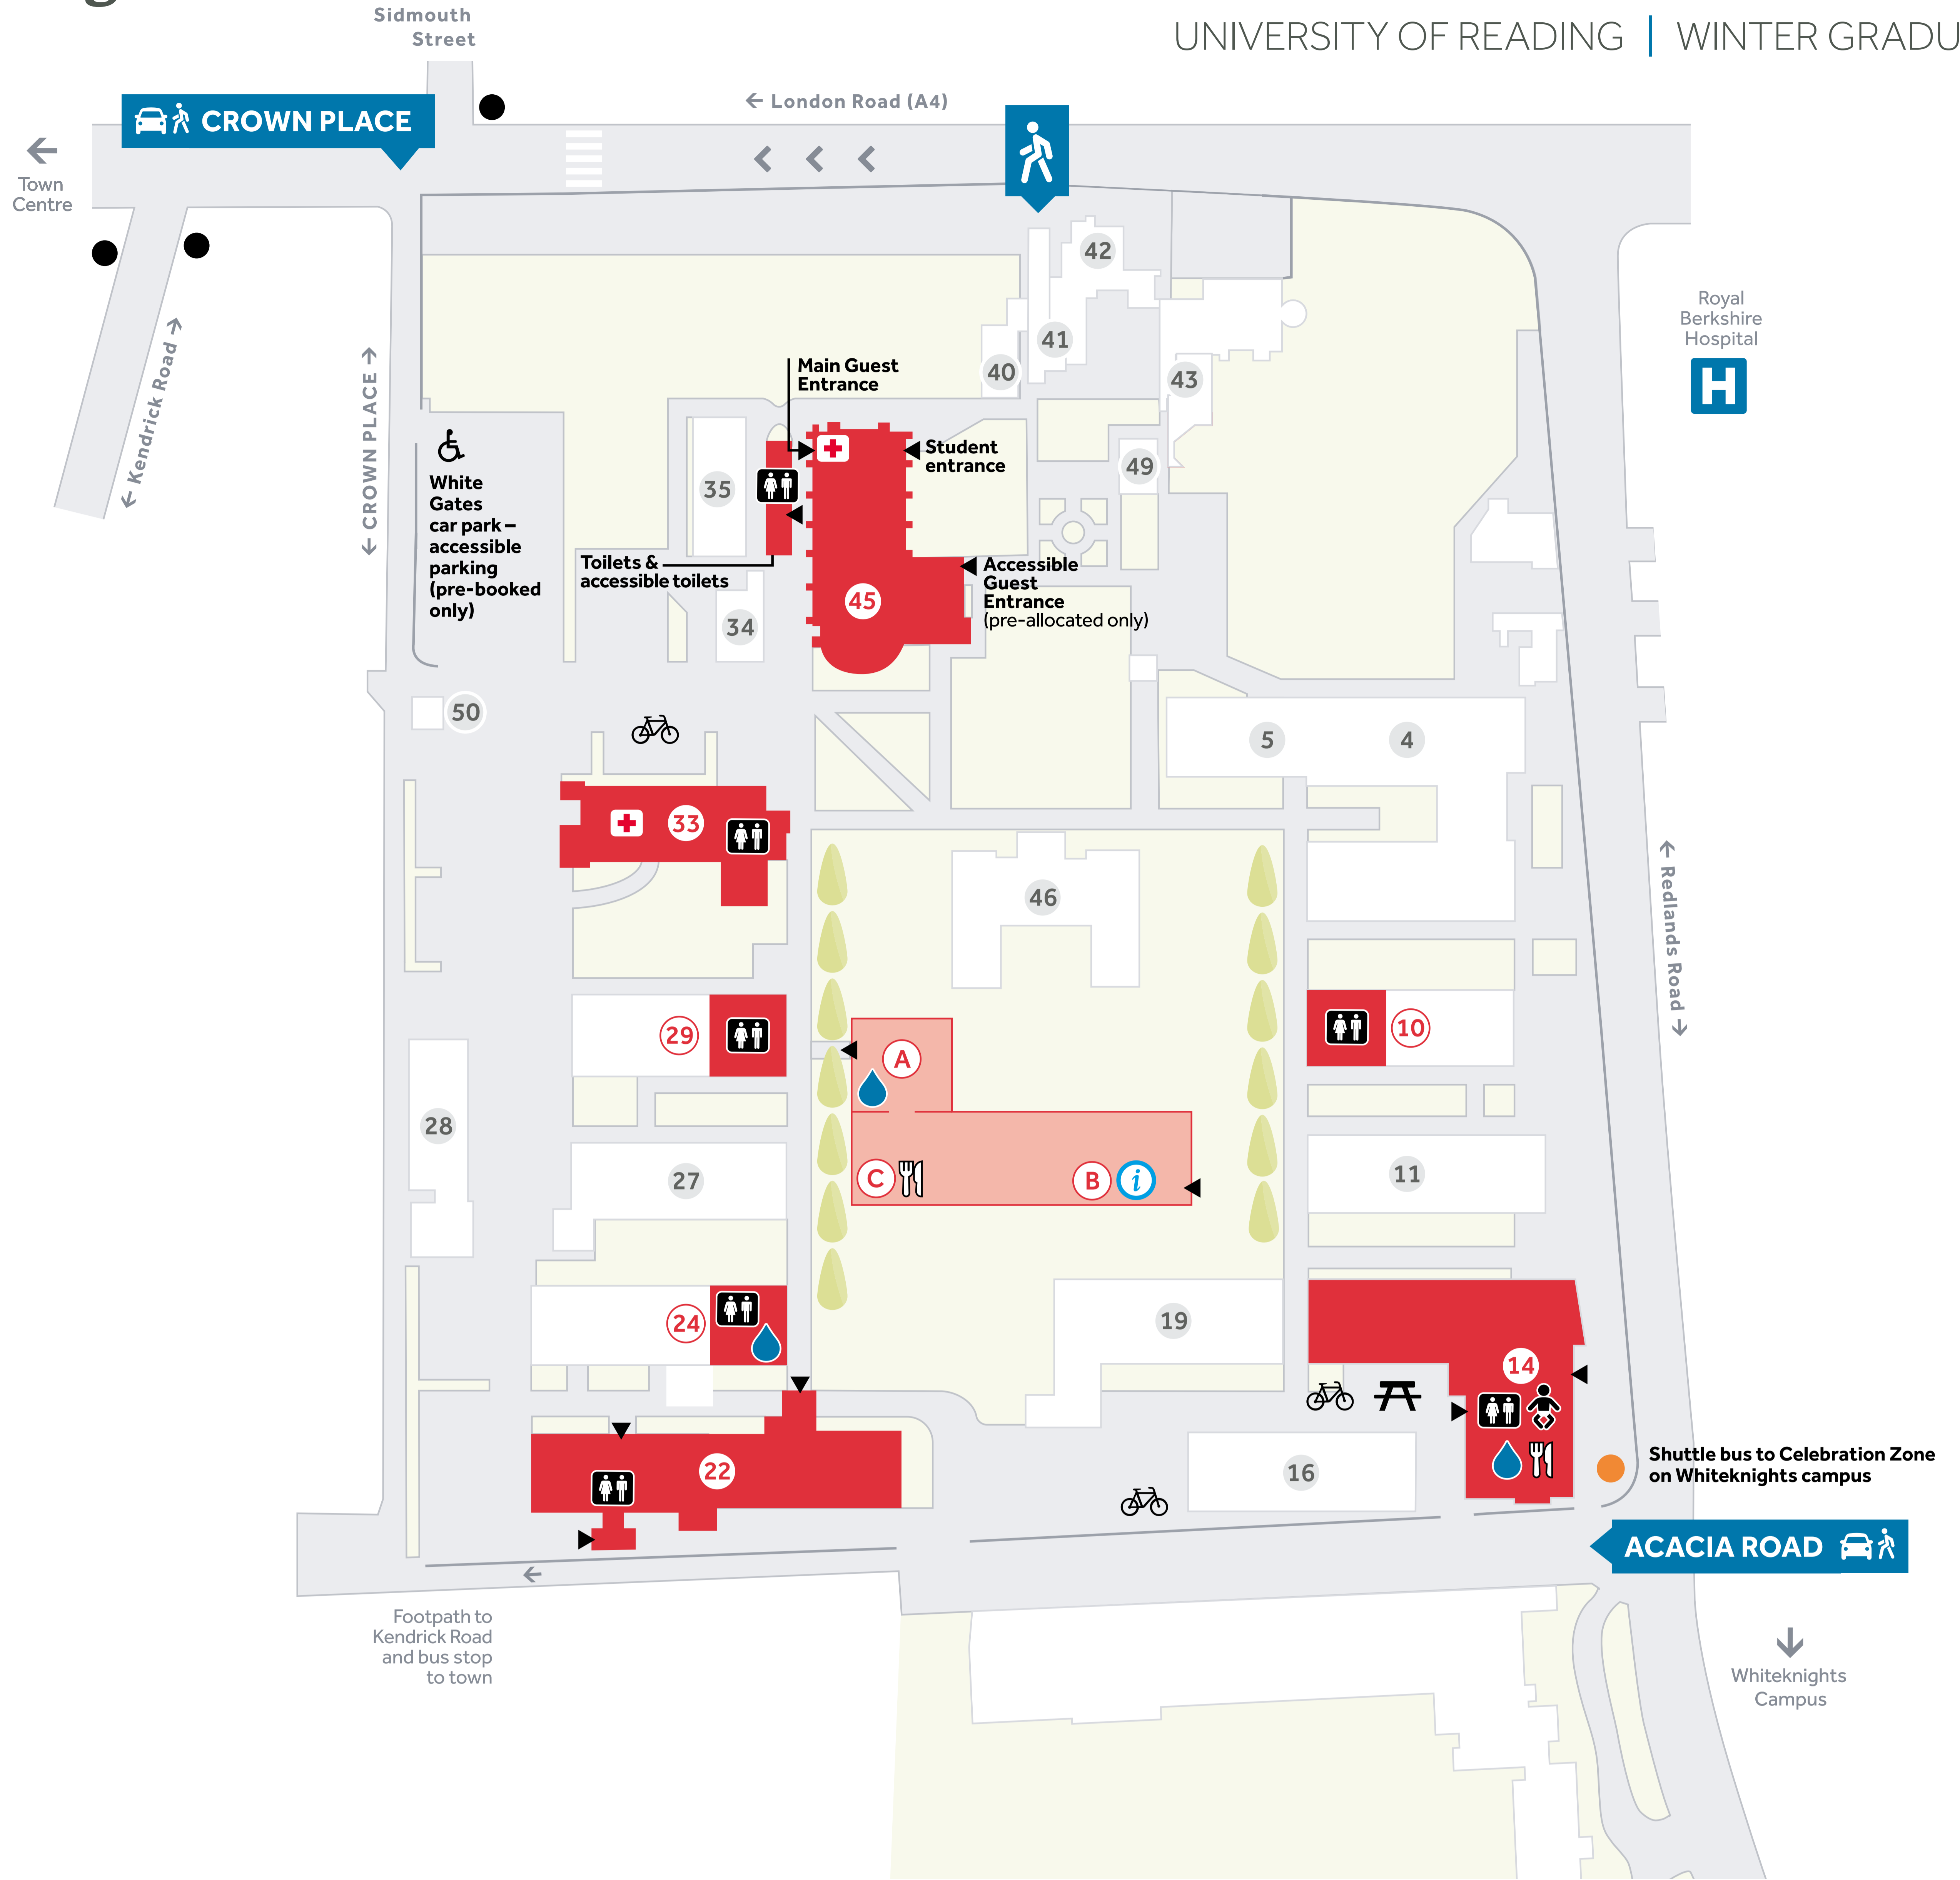

### Whiteknights campus:

Venue	Building	Opening times
<b>The Breakfast Box</b>	1	08:00–15:30
<b>Café Trilobite</b>	261	08:30–15:30
<b>Dol.che Vita Café</b>	26	08:30–18:00
<b>Eat at The Square</b>	7	11:00–20:00
<b>Henley Business School Café</b>	138	08:00–15:30
<b>Library Café</b>	2	08:30–21:00
<b>Mojos Bar and Kitchen</b>	29	11:00–22:00 Weds 11 Dec 11:00–01:00 12–13 Dec
<b>Park House Bar</b>	8	12:00–23:00
<b>UP! Coffee Shop</b>	29	08:00–17:00

### London Road campus:

Venue	Building	Opening times
<b>Pop-Up Coffee Shop</b>	(C)	08:00–16:00
<b>The Dairy</b>	14	08:00–23:00

### London Road campus:

Venue	Building	Opening times
<b>Pop-Up Coffee Shop</b>	<b>(C)</b>	08:00–16:00
<b>The Dairy</b>	<b>14</b>	08:00–23:00

### Whiteknights campus:

Venue	Building	Opening times
<b>The Breakfast Box</b>	1	08:00–15:30
<b>Café Trilobite</b>	261	08:30–15:30
<b>Dol.che Vita Café</b>	26	08:30–18:00
<b>Eat at The Square</b>	7	11:00–20:00
<b>Henley Business School Café</b>	138	08:00–15:30
<b>Library Café</b>	2	08:30–21:00
<b>Mojos Bar and Kitchen</b>	29	11:00–22:00 <b>Weds 11 Dec</b> 11:00–01:00 <b>12–13 Dec</b>
<b>Park House Bar</b>	8	12:00–23:00
<b>UP! Coffee Shop</b>	29	08:00–17:00