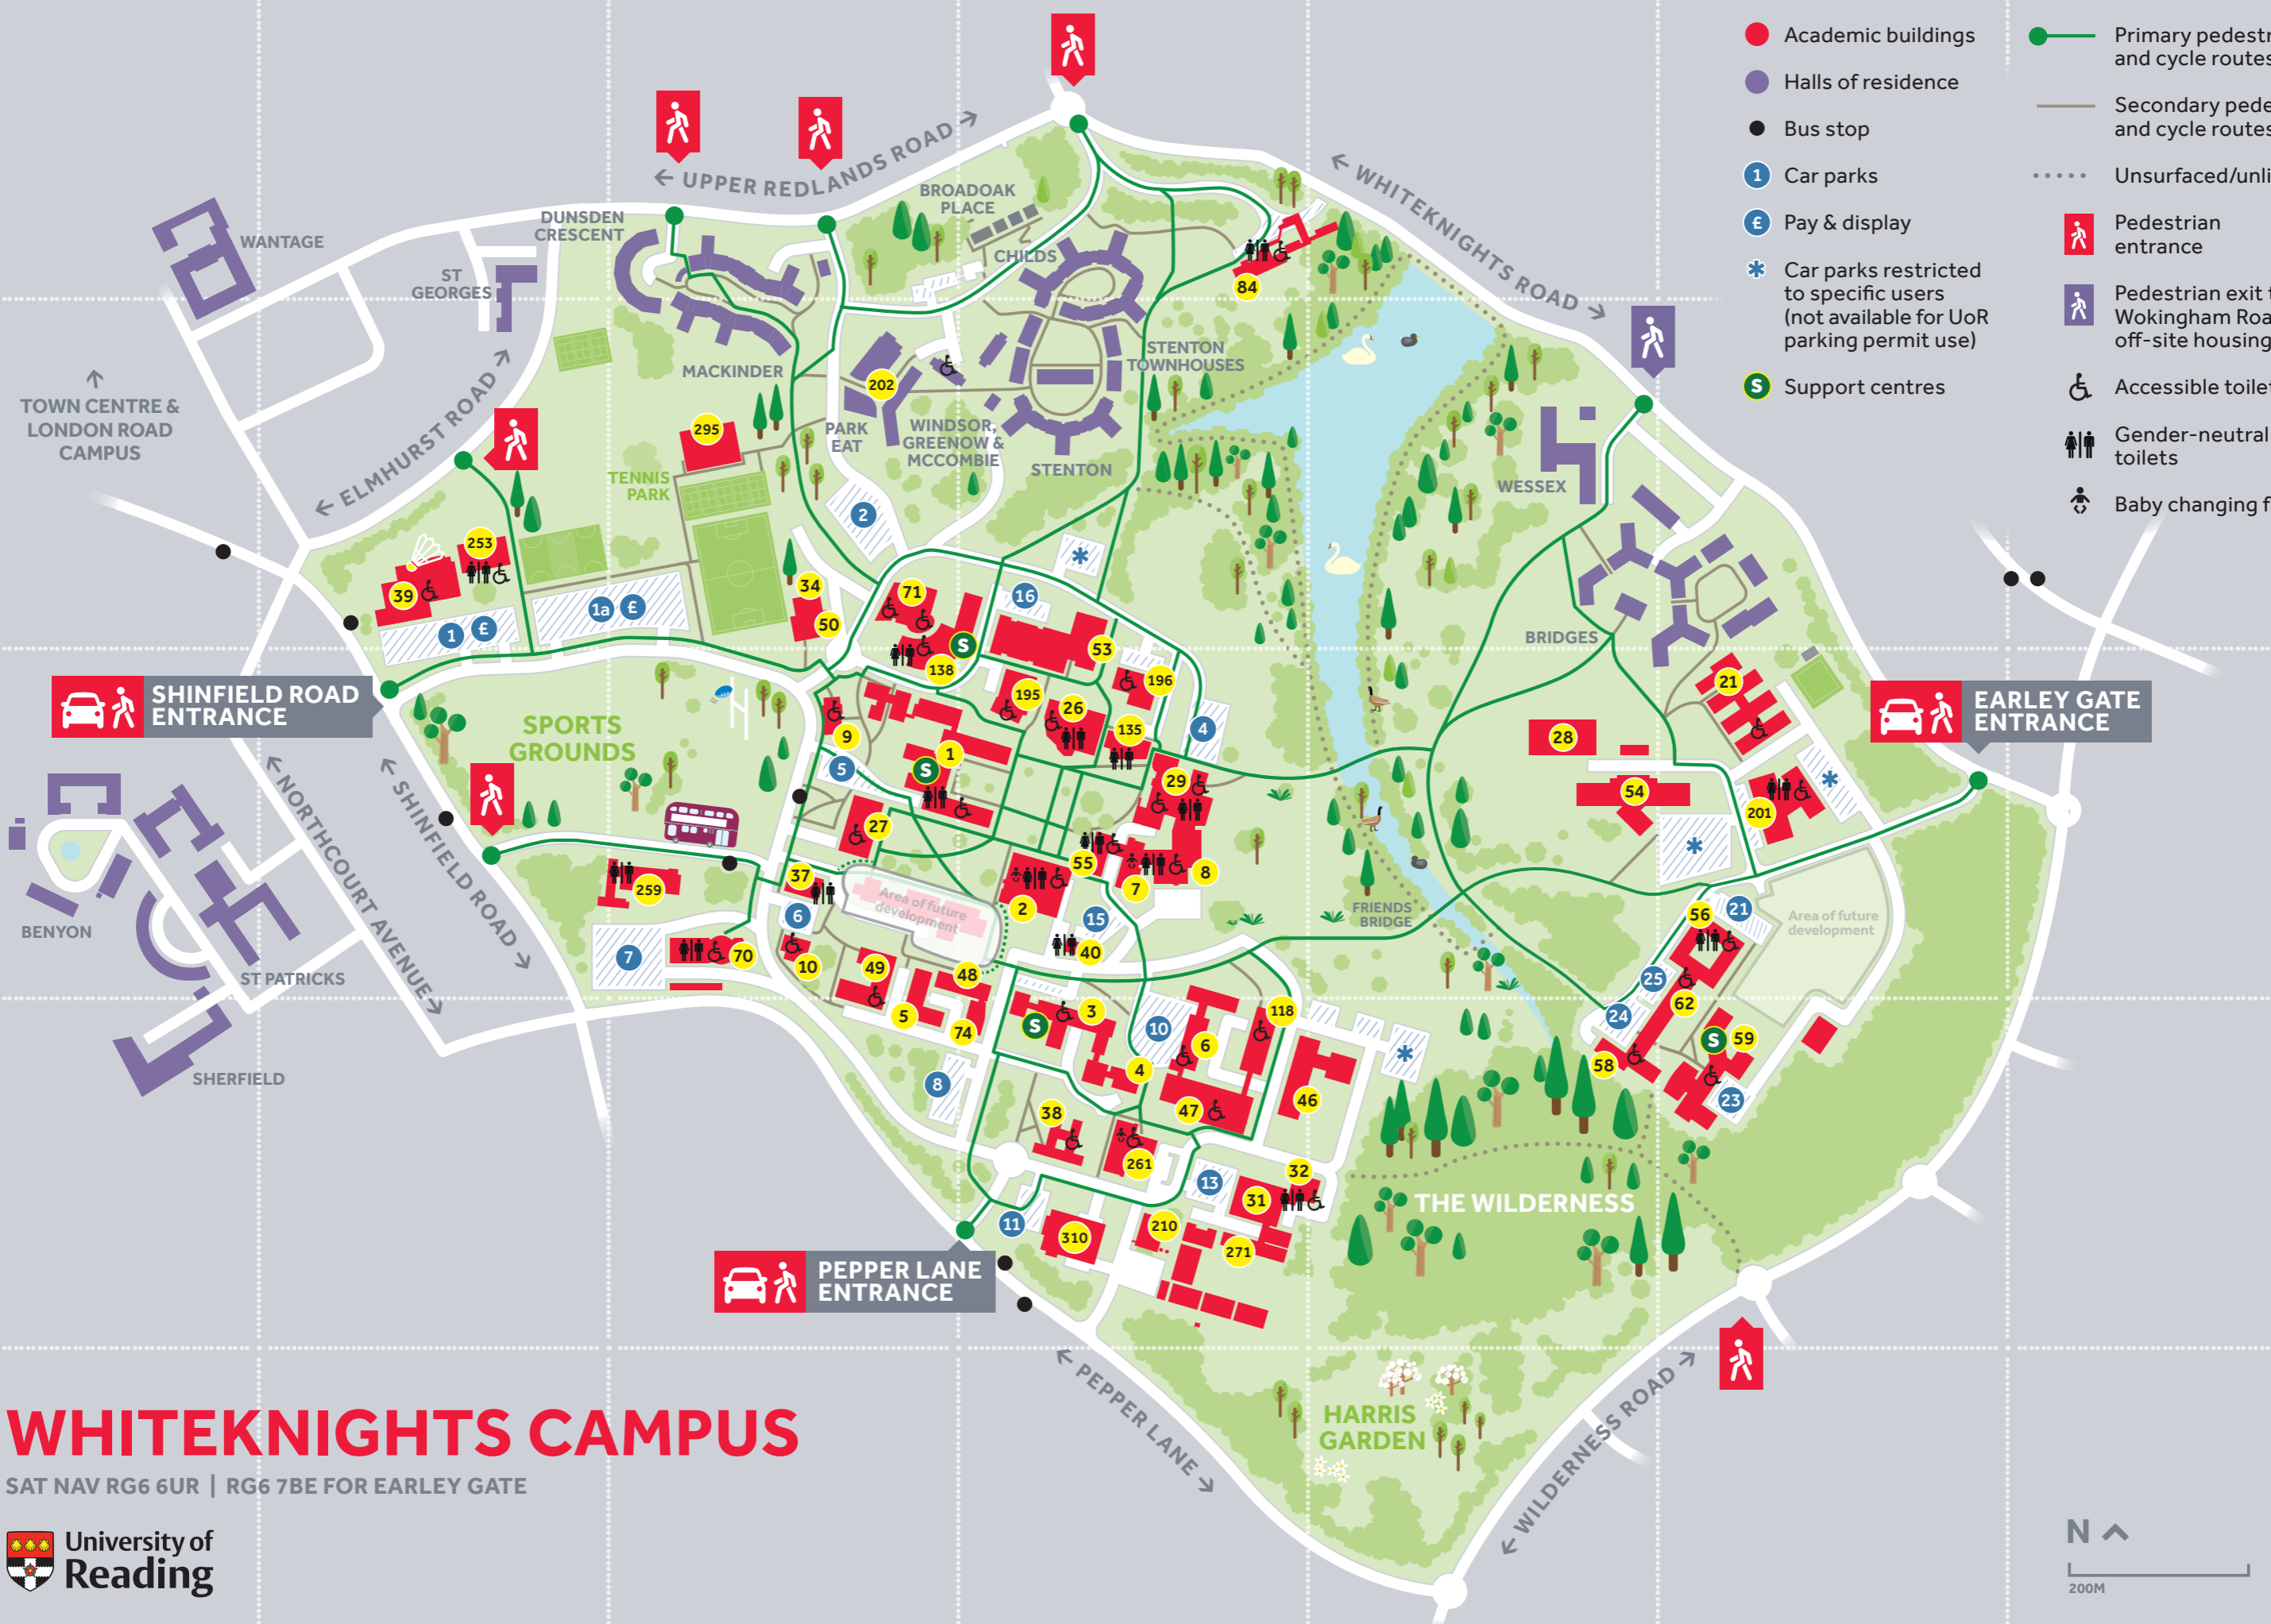

1 2 3 4 5 6 7

A

B

C

D

E

- Academic buildings
- Halls of residence
- Bus stop
- 1 Car parks
- £ Pay & display
- * Car parks restricted to specific users (not available for UoR parking permit use)
- S Support centres
- Primary pedestrian and cycle routes
- Secondary pedestrian and cycle routes
- - - - Unsurfaced/unlit paths
- 🚶 Pedestrian entrance
- 🚶 Pedestrian exit to Wokingham Road off-site housing
- ♿ Accessible toilets
- ♿♿ Gender-neutral toilets
- 👶 Baby changing facilities

Student Support Centres

59	Support Centre D6	Agriculture
1	Support Centre C4	Edith Morley
138	Support Centre C3	Henley Business School
3	Support Centre D4	JJ Thomson

Catering venues

Cafés

59	Agriculture snack bar D6	Agriculture
261	Café Trilobite D4	Health and Life Sciences
138	Henley Business School Café C3	Henley Business School
26	DoI.cHe Vita C4	Palmer
201	Eat at Enterprise C6	Reading Enterprise Centre
54	Fusion Café C5	Science and Technology Centre
71	ICMA Centre Café Bar B3	ICMA
1	The Breakfast Box C3	Edith Morley
2	The Café C4	Library

Food and bar outlets

7	Eat at the Square C4	Eat at the Square
8	Eat and Drink at Park House C4	Park House
202	Park Eat B3	Park Eat

Restaurants

8	Blandford's C4	Park House
---	----------------	------------